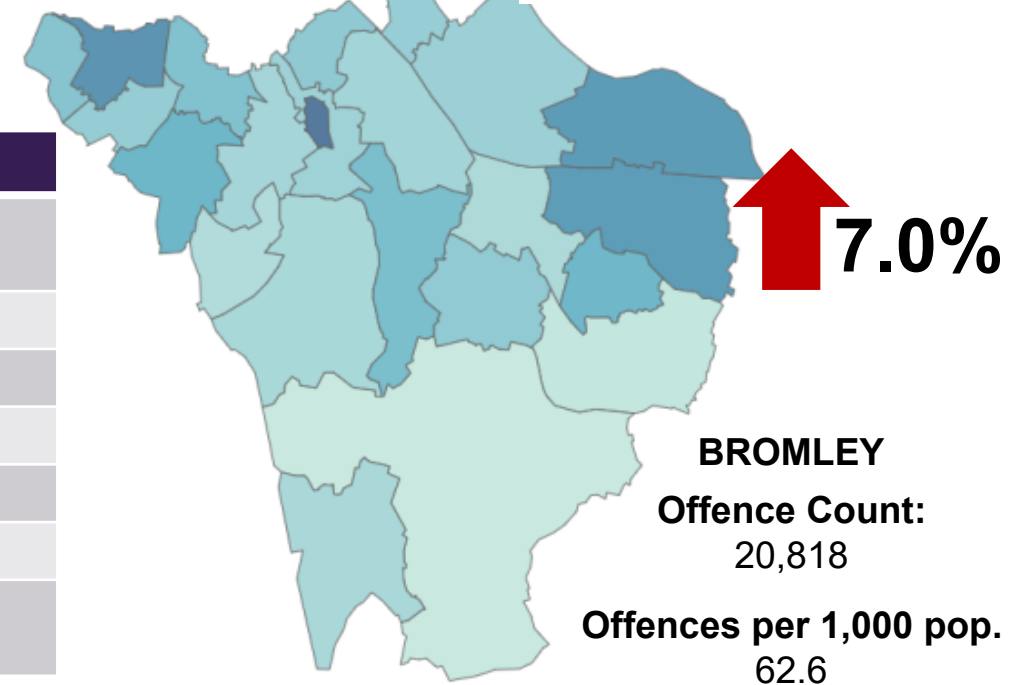

Offences included

- Arson and Criminal Damage
- Burglary
- Robbery
- Sexual Offences
- Theft
- Vehicles Offences
- Violence Against the Person