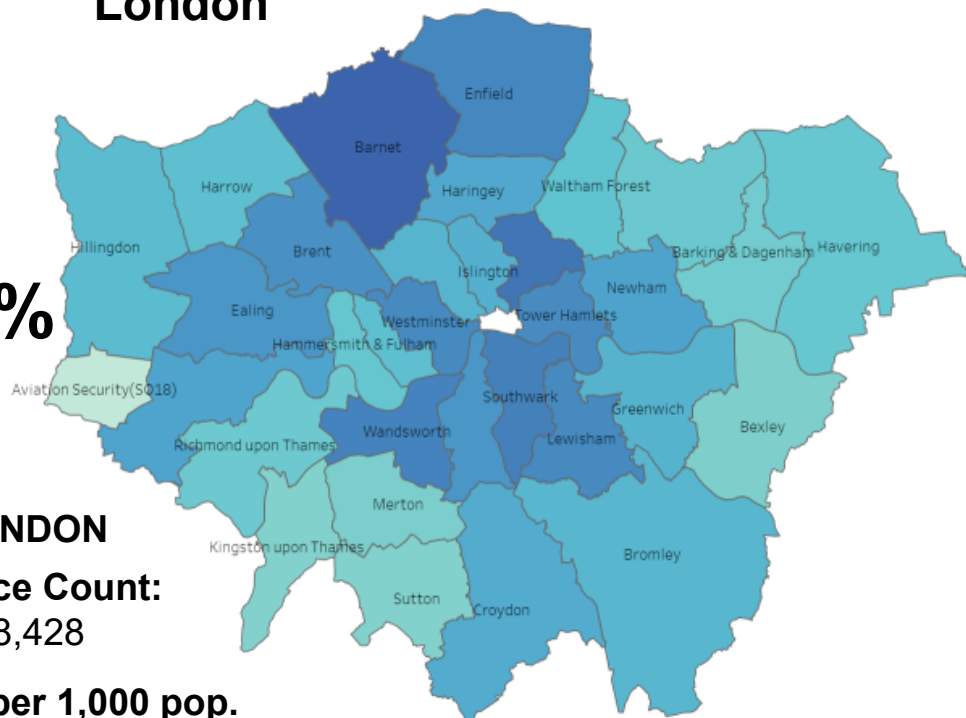

London

↑ 1.8%

LONDON

Offence Count:
38,428

Offences per 1,000 pop.
4.3