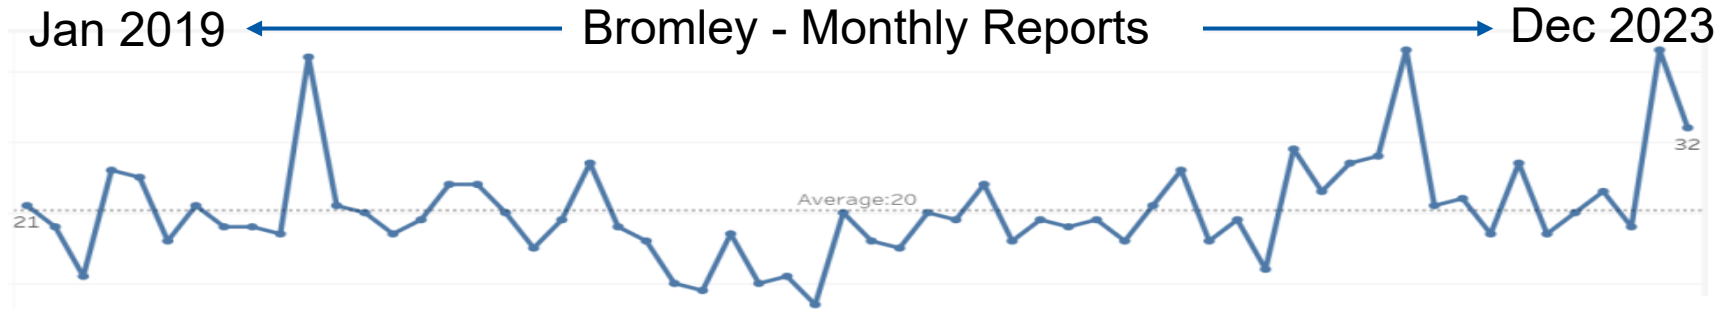

↑ 3.1%

↑ 3%

LONDON
Offence
 80,237

BROMLEY
Offence Count:
 2,238

Offences per 1,000 pop.
 8.9

Offences per 1,000 pop.
 6.7

Knife Crime – January 23 - December 23

London

↑ **17.1%**

LONDON

Offence Count:
14,841

Offences per 1,000 pop.
1.7

Knife crime with injury	71
Knife injury victims (1 – 24)	29
Knife injury victims (non DA 1 – 24)	27
Knife crime with injury (Personal robbery)	11
Knife injury victims (non-DA 1-24 Gang flagged)	1