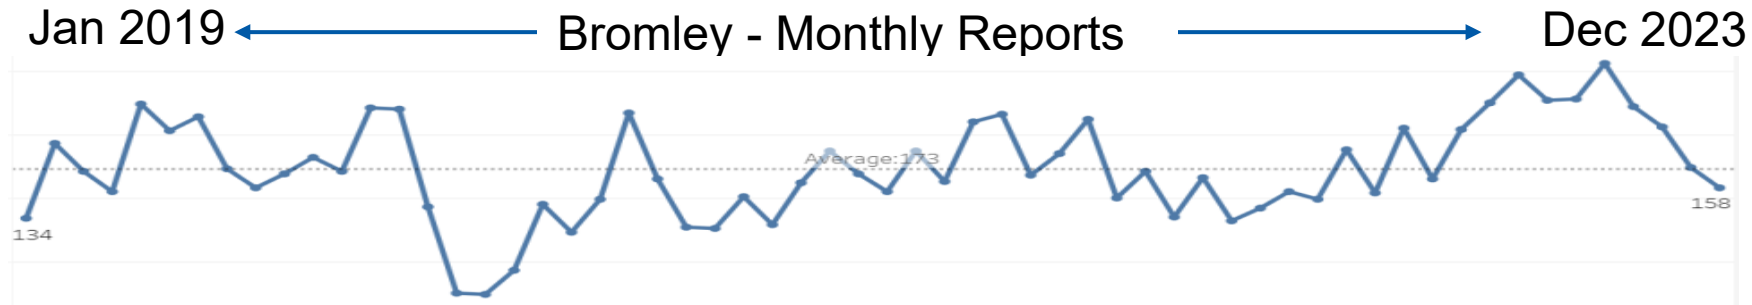

Bromley

↑ 10.6%

BROMLEY

Offence Count:
1,126

Offences per 1,000 pop.
3.4

Vehicle Offences – January 23 - December 23

London

Bromley

2.8%

0.9%

LONDON

Offence Count:
105,945

Offences per 1,000 pop.
11.8

BROMLEY

Offence Count:
3,126

Offences per 1,000 pop.
9.4

Shoplifting – January 23 - December 23

London

↑ 50.5%

LONDON

Offence Count:
57,413

Offences per 1,000 pop.
6.4

Bromley

↑ 29.8%