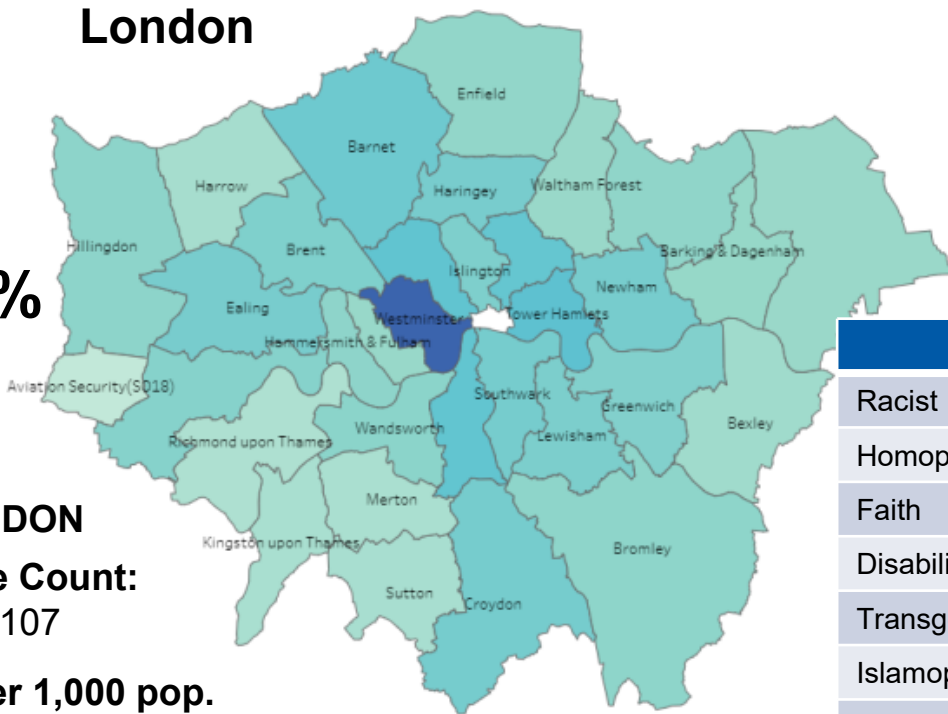

Offences per 1,000 pop.
2.7

Offences per 1,000 pop.
2.0

Hate Crime – January 23 - December 23

London

Bromley

↑ 10.6%

↑ 4.3%

LONDON
Offence Count:
27,107