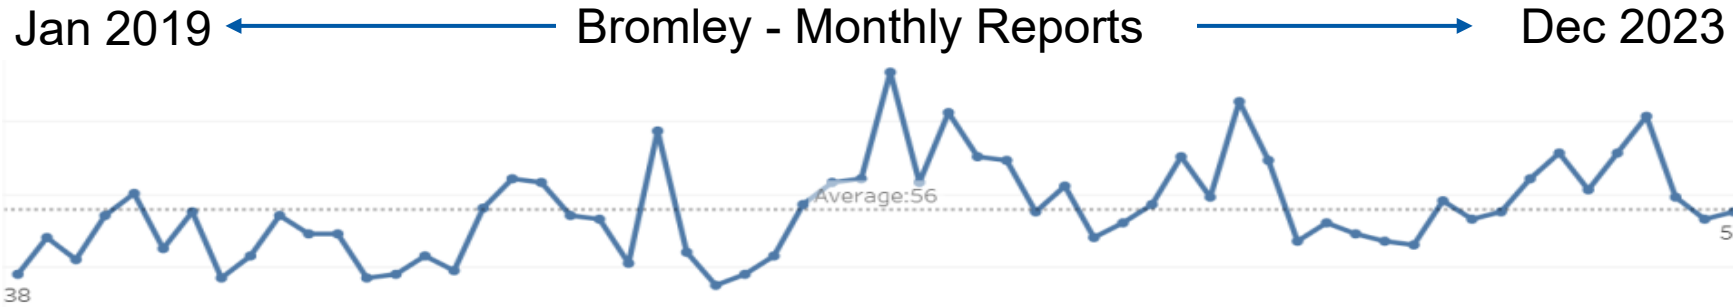

Hate Crime – January 23 - December 23

London

Bromley

↑ 10.6%

↑ 4.3%