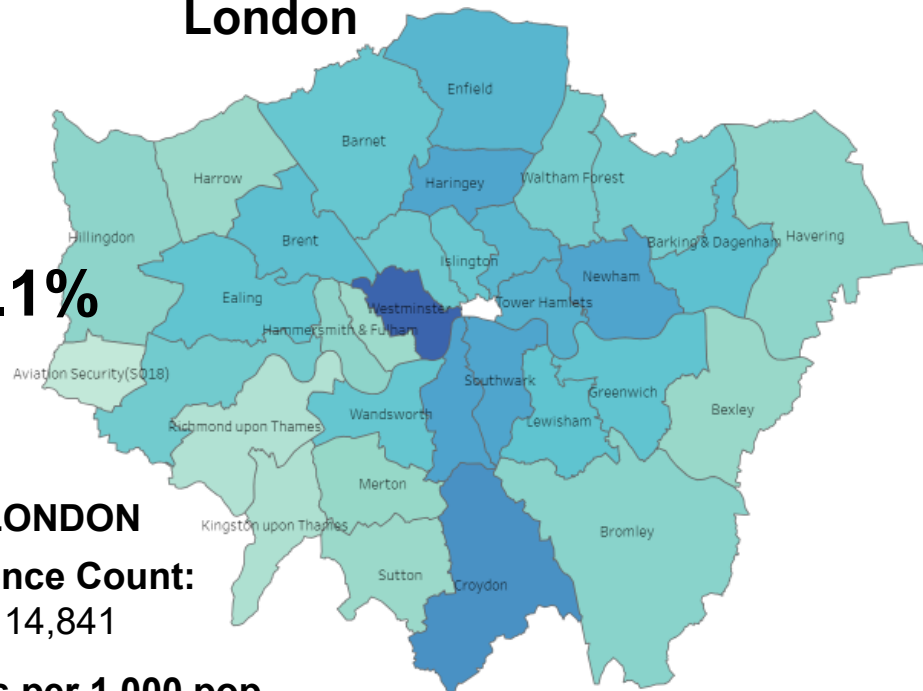

↑ 3.1%

↑ 3%

LONDON
Offence
 80,237

BROMLEY
Offence Count:
 2,238

Offences per 1,000 pop.
 8.9

Offences per 1,000 pop.
 6.7

Knife Crime – January 23 - December 23

London

↑ **17.1%**

LONDON

Offence Count:
14,841

Offences per 1,000 pop.
1.7

Knife crime with injury	71
Knife injury victims (1 – 24)	29
Knife injury victims (non DA 1 – 24)	27
Knife crime with injury (Personal robbery)	11
Knife injury victims (non-DA 1-24 Gang flagged)	1