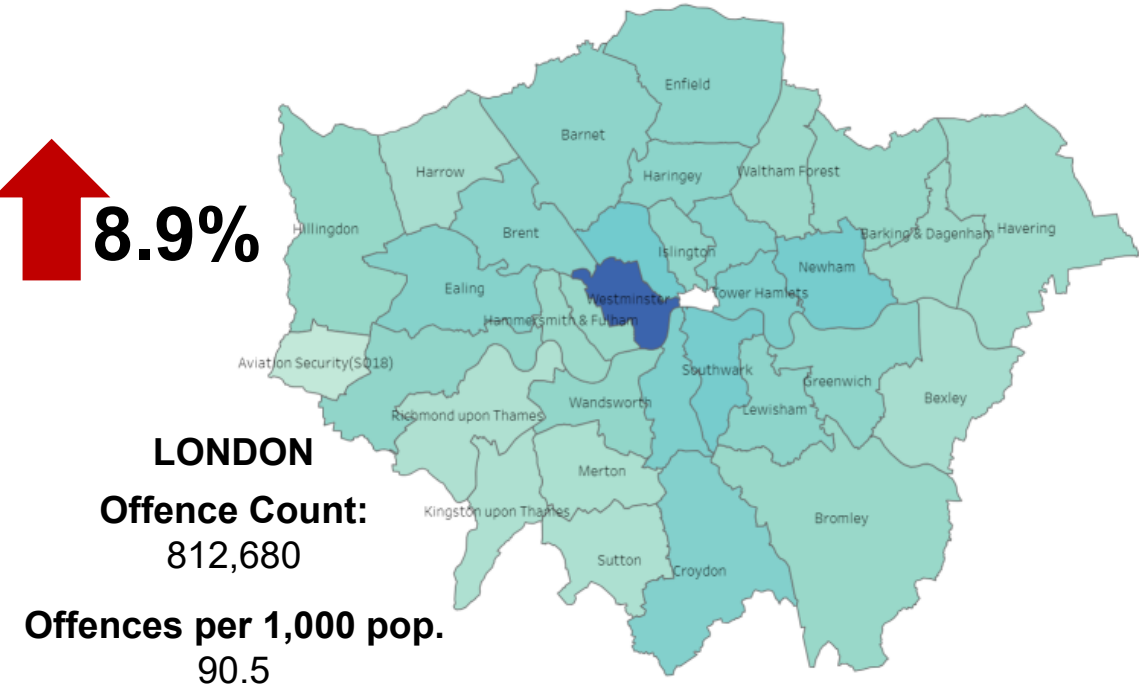

Crime Update – February 2024

Luke Baldock

Superintendent, Bromley

South London BCU

Metropolitan Police Service

Crime Overview – January 23 - December 23

London

Bromley

↑ 3.1%

↑ 3%

LONDON
Offence
 80,237

BROMLEY
Offence Count:
 2,238

Offences per 1,000 pop.
 8.9

Offences per 1,000 pop.
 6.7

Knife Crime – January 23 - December 23

London