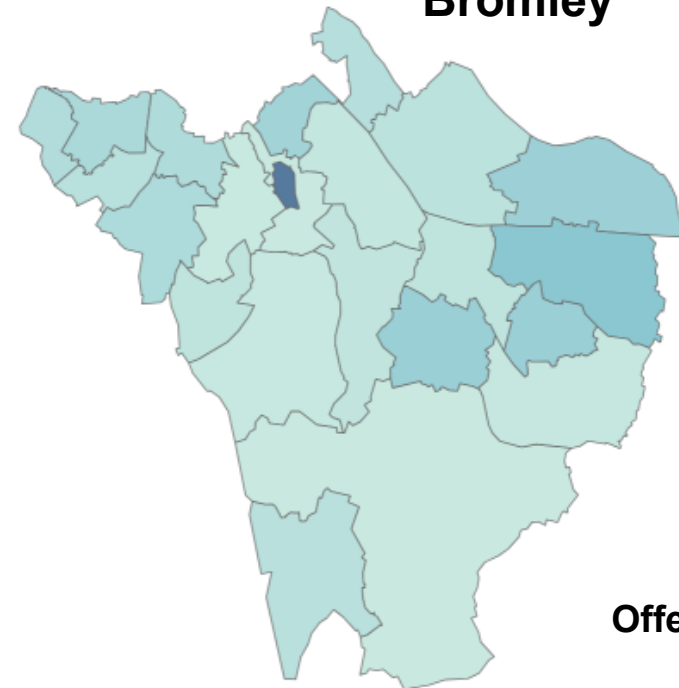

2.8%

0.9%

LONDON

Offence Count:
105,945

Offences per 1,000 pop.
11.8

BROMLEY

Offence Count:
3,126

Offences per 1,000 pop.
9.4

Shoplifting – January 23 - December 23

London

↑ 50.5%

LONDON

Offence Count:
57,413

Offences per 1,000 pop.
6.4

Bromley

↑ 29.8%

BROMLEY

Offence Count:
2,517

Offences per 1,000 pop.
7.6