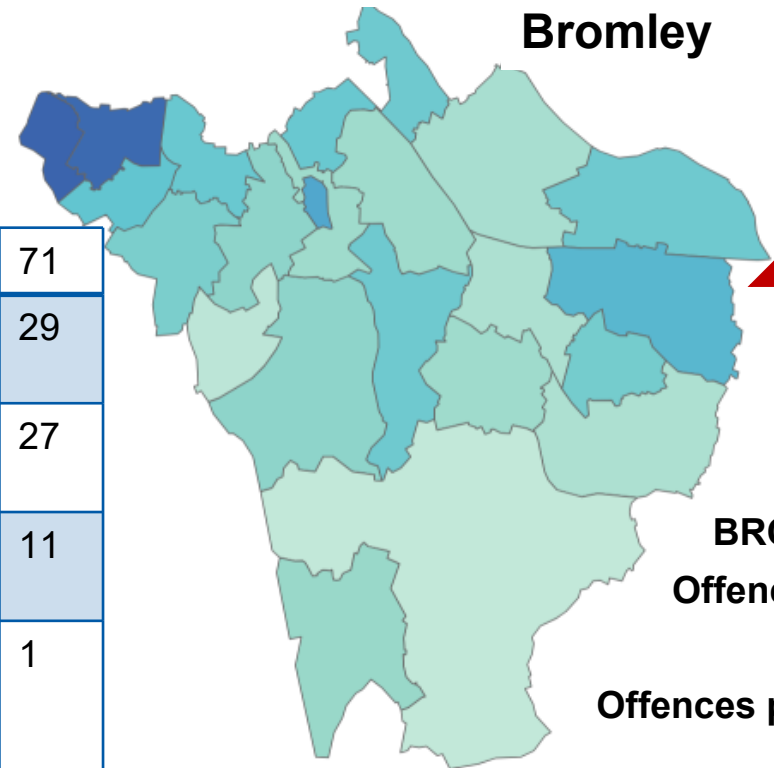

↑ 3.1%

↑ 3%

LONDON
Offence
 80,237

BROMLEY
Offence Count:
 2,238

Offences per 1,000 pop.
 8.9

Offences per 1,000 pop.
 6.7

Knife Crime – January 23 - December 23

London

↑ **17.1%**

LONDON

Offence Count:
14,841

Offences per 1,000 pop.
1.7

Knife crime with injury	71
Knife injury victims (1 – 24)	29
Knife injury victims (non DA 1 – 24)	27
Knife crime with injury (Personal robbery)	11
Knife injury victims (non-DA 1-24 Gang flagged)	1

Bromley

↑ **26.9%**

BROMLEY

Offence Count:
311

Offences per 1,000 pop.
0.9

Robbery – Personal Property – January 23 - December 23

Jan 2019 ← Bromley - Monthly Reports → Dec 2023

London

Shoplifting – January 23 - December 23

London

↑ 50.5%

LONDON

Offence Count:
57,413

Offences per 1,000 pop.
6.4

Bromley

↑ 29.8%