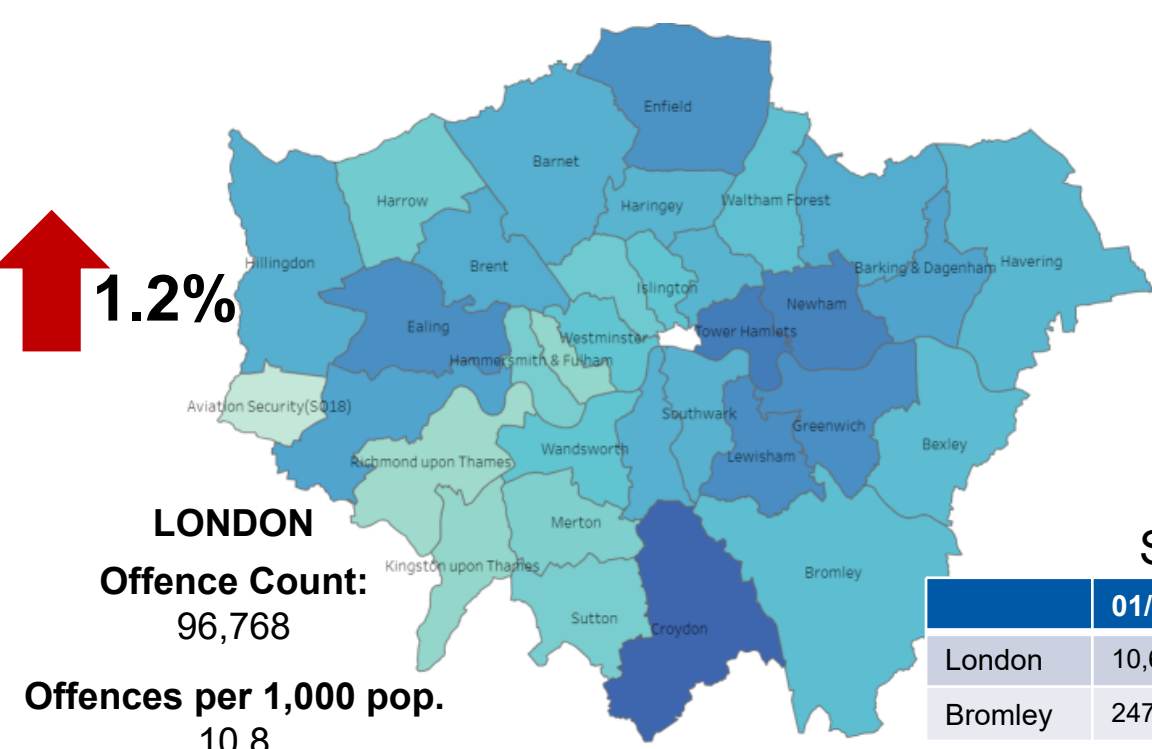

LONDON
Offence Count:
96,768

BROMLEY
Offence Count:
2,793

Sanction Detections

	01/21 – 12/21		01/22 – 12/22		01/23 – 12/23	
London	10,651	1.2	10,262	1.1	8,184	0.9
Bromley	247	0.7	260	0.8	181	0.5

Offences per 1,000 pop.
10.8

Offences per 1,000 pop.
8.4