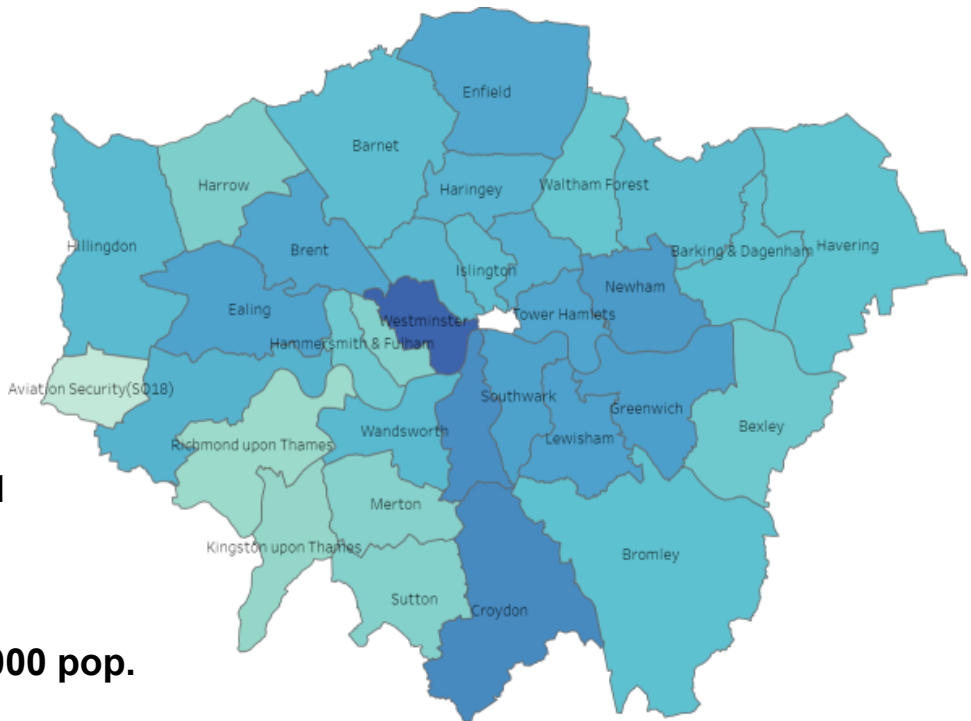

↑ 3.1%

↑ 3%

LONDON
Offence
 80,237

BROMLEY
Offence Count:
 2,238

Offences per 1,000 pop.
 8.9

Offences per 1,000 pop.
 6.7

Knife Crime – January 23 - December 23

London