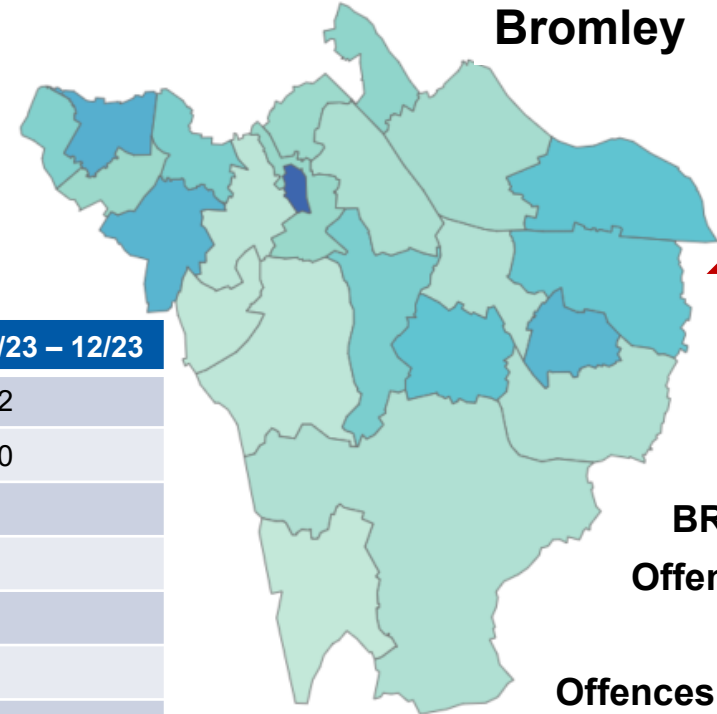

Offences per 1,000 pop.
1.5

Sexual Offences – January 23 - December 23

London

Bromley

↓ **2.6%**

↑ **4.5%**

LONDON
Offence Count:
24,458

BROMLEY
Offence Count:
677

Offences per 1,000 pop.
2.7

Offences per 1,000 pop.
2.0

Hate Crime – January 23 - December 23

London

Bromley

↑ 10.6%

↑ 4.3%

LONDON
Offence Count:
27,107

BROMLEY
Offence Count:
727

	01/22 – 12/22	01/23 – 12/23
Racist	561	582
Homophobic	104	110
Faith	37	31
Disability	18	20
Transgender	9	20
Islamophobic	11	19
Anti-Semitic	12	6

Offences per 1,000 pop.
3.0

Offences per 1,000 pop.
2.2

Shoplifting – January 23 - December 23

London

↑ 50.5%

LONDON

Offence Count:
57,413

Offences per 1,000 pop.
6.4

Bromley

↑ 29.8%