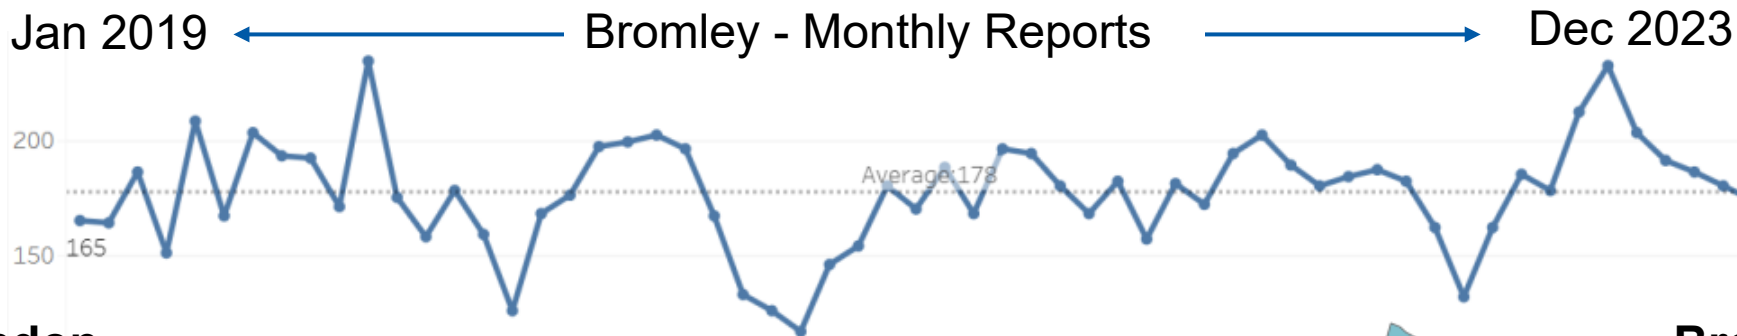

Crime Update – February 2024

Luke Baldock

Superintendent, Bromley

South London BCU

Metropolitan Police Service

Crime Overview – January 23 - December 23

London

Bromley

Offences included

- Arson and Criminal Damage
- Burglary
- Robbery
- Sexual Offences
- Theft
- Vehicles Offences
- Violence Against the Person

Violence with Injury – January 23 - December 23

London

Bromley

↑ 3.1%

↑ 3%

LONDON
Offence
 80,237

BROMLEY
Offence Count:
 2,238

Offences per 1,000 pop.
 8.9

Offences per 1,000 pop.
 6.7

Knife Crime – January 23 - December 23

London

↑ **17.1%**

LONDON

Offence Count:
14,841

Offences per 1,000 pop.
1.7

Knife crime with injury	71
Knife injury victims (1 – 24)	29
Knife injury victims (non DA 1 – 24)	27
Knife crime with injury (Personal robbery)	11
Knife injury victims (non-DA 1-24 Gang flagged)	1