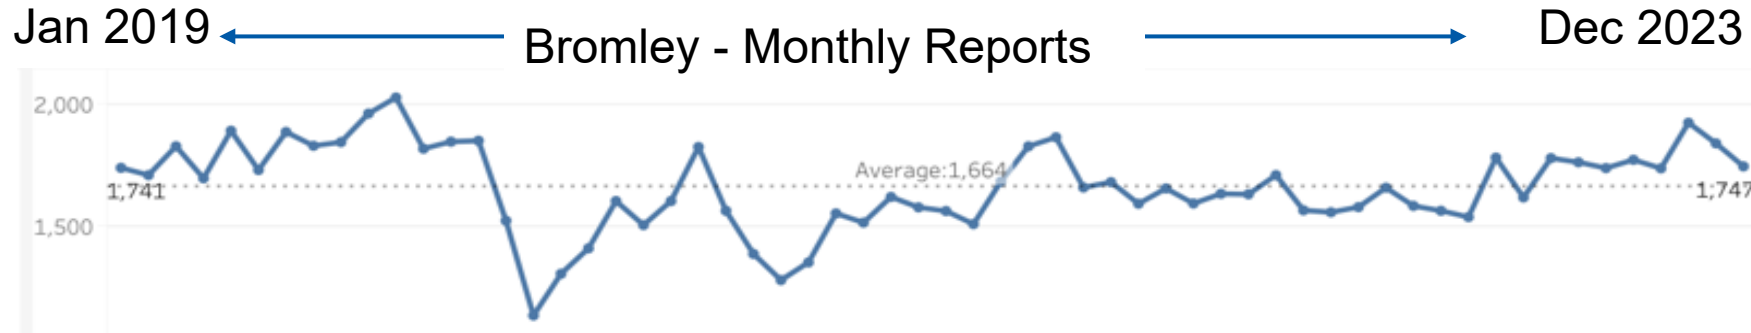

Crime Update – February 2024

Luke Baldock

Superintendent, Bromley

South London BCU

Metropolitan Police Service

Crime Overview – January 23 - December 23

London

Bromley

Offences included

- Arson and Criminal Damage
- Burglary
- Robbery
- Sexual Offences
- Theft
- Vehicles Offences
- Violence Against the Person

Violence with Injury – January 23 - December 23

London

Bromley

↑ 3.1%

↑ 3%

LONDON
Offence
 80,237

BROMLEY
Offence Count:
 2,238

Offences per 1,000 pop.
 8.9

Offences per 1,000 pop.
 6.7

Knife Crime – January 23 - December 23

London

↑ **17.1%**

LONDON

Offence Count:
14,841

Offences per 1,000 pop.
1.7

Knife crime with injury	71
Knife injury victims (1 – 24)	29
Knife injury victims (non DA 1 – 24)	27
Knife crime with injury (Personal robbery)	11
Knife injury victims (non-DA 1-24 Gang flagged)	1