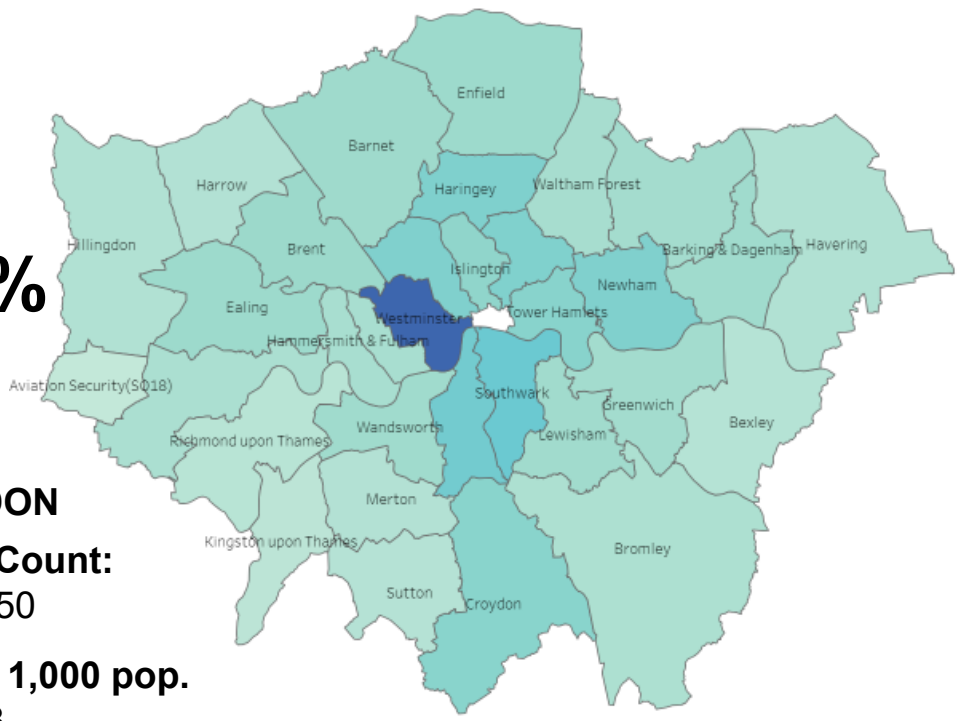

LONDON

Offence Count:
29,850

Offences per 1,000 pop.
3.3

5.8%