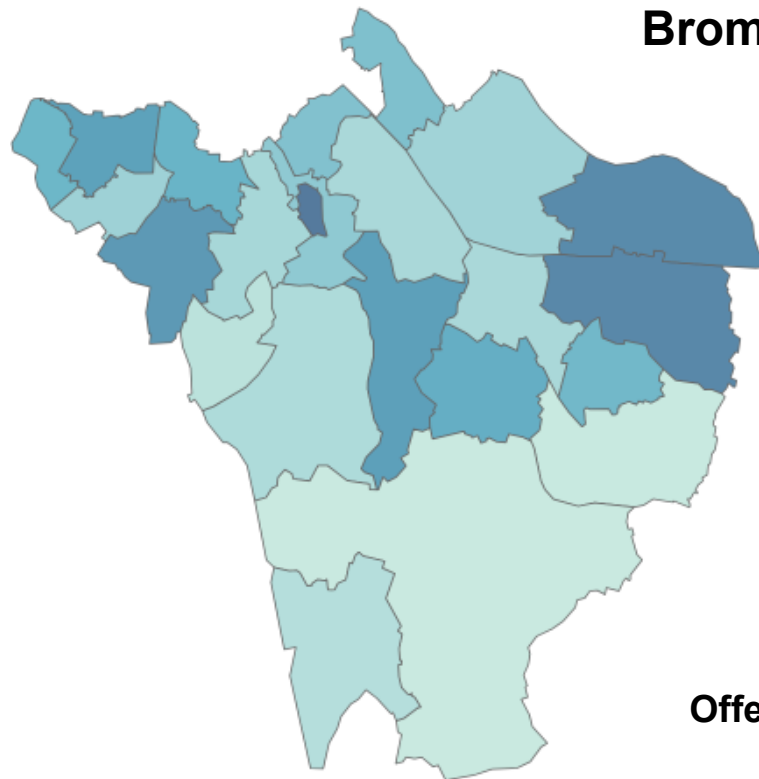

↑ 3.1%

↑ 3%

LONDON
Offence
 80,237

BROMLEY
Offence Count:
 2,238

Offences per 1,000 pop.
 8.9

Offences per 1,000 pop.
 6.7

Knife Crime – January 23 - December 23

London

↑ **17.1%**

LONDON

Offence Count:
14,841

Offences per 1,000 pop.
1.7

Knife crime with injury	71
Knife injury victims (1 – 24)	29
Knife injury victims (non DA 1 – 24)	27
Knife crime with injury (Personal robbery)	11
Knife injury victims (non-DA 1-24 Gang flagged)	1

2.8%

0.9%

LONDON

Offence Count:
105,945

Offences per 1,000 pop.
11.8

BROMLEY

Offence Count:
3,126

Offences per 1,000 pop.
9.4

Shoplifting – January 23 - December 23

London

↑ 50.5%

LONDON

Offence Count:
57,413

Offences per 1,000 pop.
6.4

Bromley

↑ 29.8%