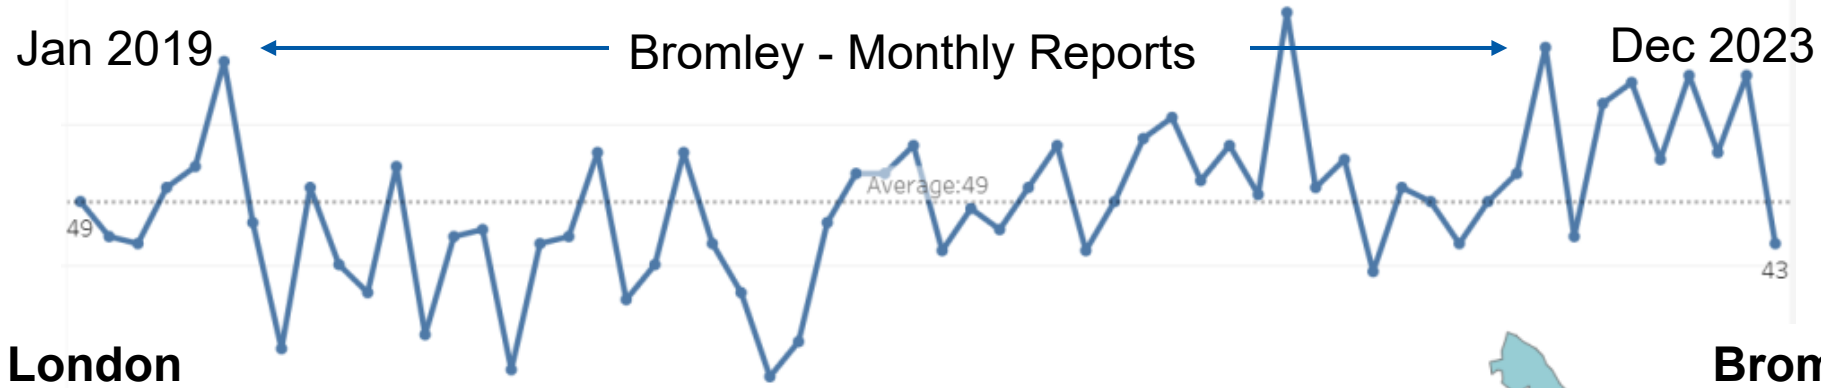

↑ **17.1%**

LONDON

Offence Count:
14,841

Offences per 1,000 pop.
1.7

Knife crime with injury	71
Knife injury victims (1 – 24)	29
Knife injury victims (non DA 1 – 24)	27
Knife crime with injury (Personal robbery)	11
Knife injury victims (non-DA 1-24 Gang flagged)	1

Bromley

18.9%

LONDON

Offence Count:
29,850

Offences per 1,000 pop.
3.3

5.8%

BROMLEY

Offence Count:
496

Offences per 1,000 pop.
1.5

Sexual Offences – January 23 - December 23

London

Bromley

↓ **2.6%**

↑ **4.5%**

LONDON
Offence Count:
24,458

BROMLEY
Offence Count:
677