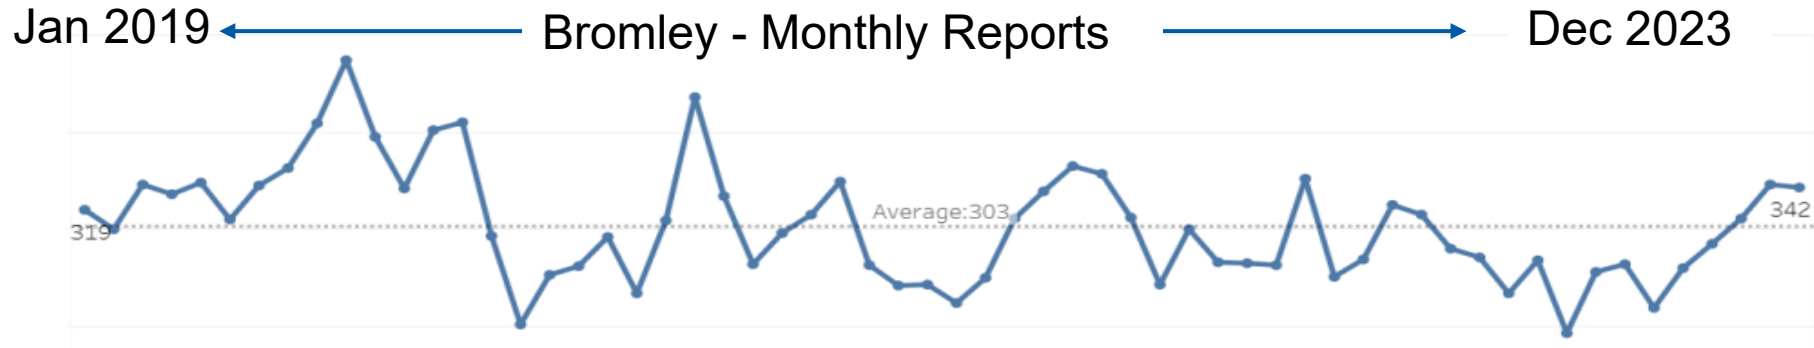

Offences per 1,000 pop.
10.8

Offences per 1,000 pop.
8.4

Domestic Burglary – January 23 - December 23

London

↑ 1.8%

LONDON

Offence Count:
38,428

Offences per 1,000 pop.
4.3

Bromley

↑ 10.6%

BROMLEY

Offence Count:
1,126

Offences per 1,000 pop.
3.4

Vehicle Offences – January 23 - December 23

London

Bromley

2.8%

0.9%

LONDON

Offence Count:
105,945

Offences per 1,000 pop.
11.8

BROMLEY

Offence Count:
3,126

Offences per 1,000 pop.
9.4