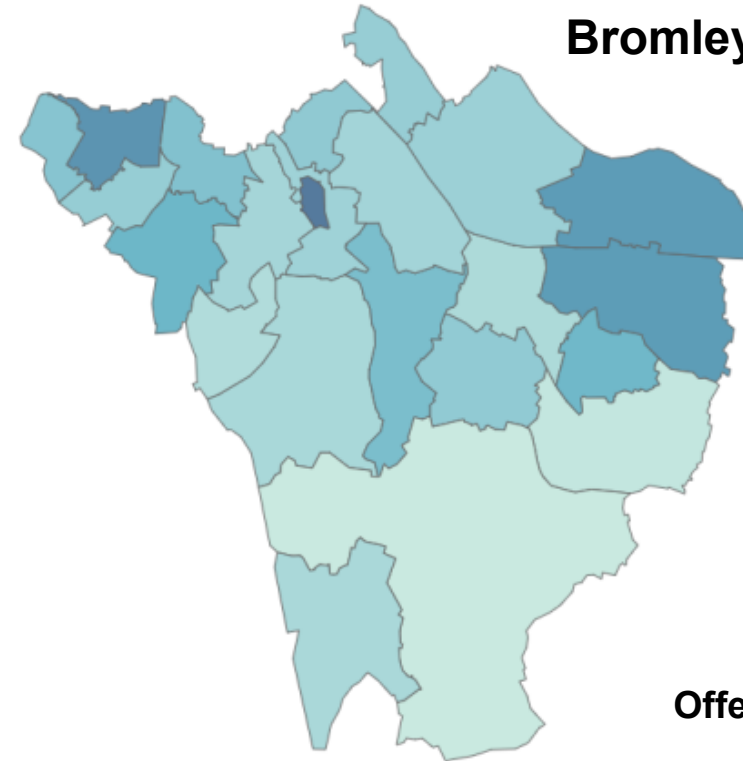

Offences per 1,000 pop.
1.5

Sexual Offences – January 23 - December 23

London

Bromley

↓ **2.6%**

↑ **4.5%**

LONDON
Offence Count:
24,458

BROMLEY
Offence Count:
677

Offences per 1,000 pop.
2.7

Offences per 1,000 pop.
2.0

Hate Crime – January 23 - December 23

London

Bromley

↑ 10.6%

↑ 4.3%

LONDON
Offence Count:
27,107

Shoplifting – January 23 - December 23

London

↑ 50.5%

LONDON

Offence Count:
57,413

Offences per 1,000 pop.
6.4

Bromley

↑ 29.8%