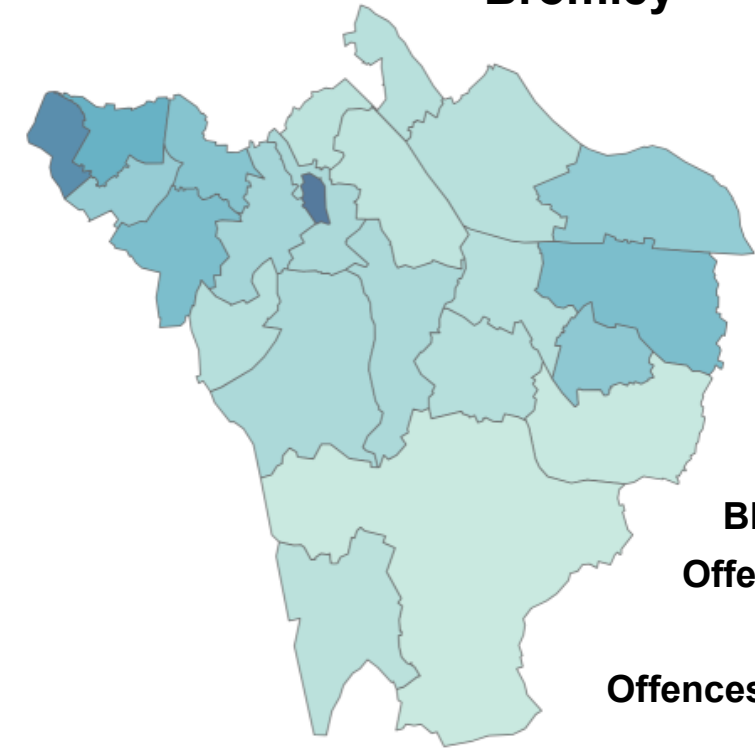

Bromley

18.9%

LONDON

Offence Count:
29,850

Offences per 1,000 pop.
3.3

5.8%

BROMLEY

Offence Count:
496

Offences per 1,000 pop.
1.5

Sexual Offences – January 23 - December 23

London

Bromley

↓ **2.6%**

↑ **4.5%**

LONDON
Offence Count:
24,458

BROMLEY
Offence Count:
677

Offences per 1,000 pop.
2.7

Offences per 1,000 pop.
2.0

Hate Crime – January 23 - December 23

London

Bromley

↑ 10.6%

↑ 4.3%

LONDON
Offence Count:
27,107

Shoplifting – January 23 - December 23

London

↑ 50.5%

LONDON

Offence Count:
57,413

Offences per 1,000 pop.
6.4

Bromley

↑ 29.8%