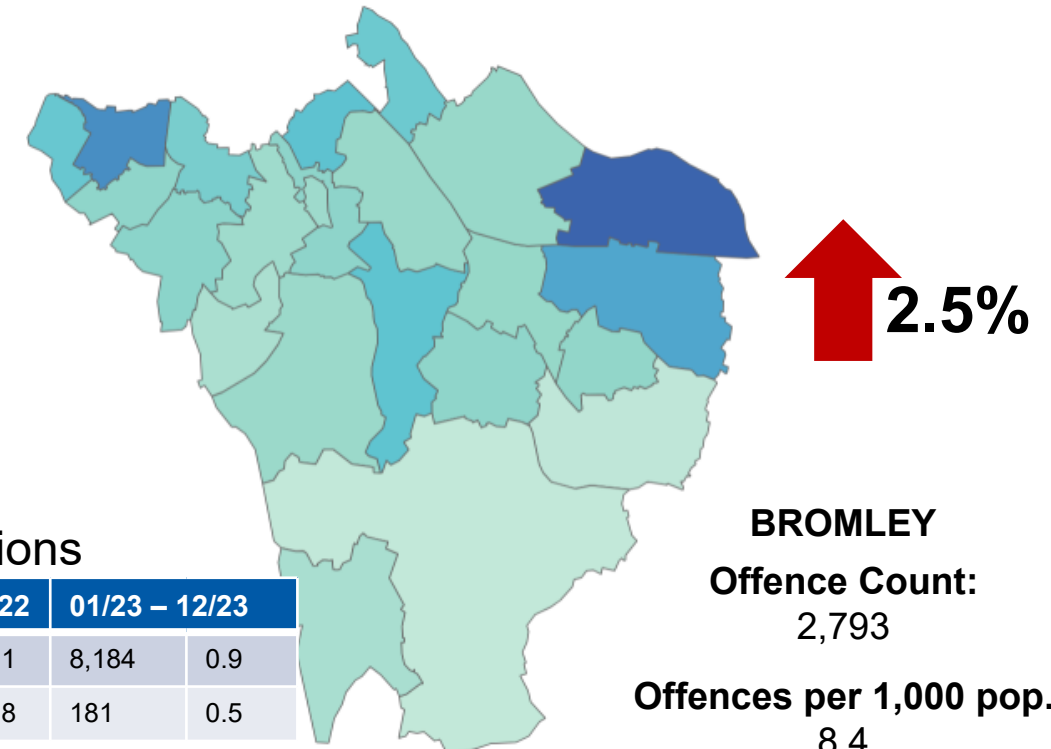

Offences per 1,000 pop.
2.7

Offences per 1,000 pop.
2.0

Hate Crime – January 23 - December 23

London

Bromley

↑ 10.6%

↑ 4.3%

LONDON
Offence Count:
27,107

BROMLEY
Offence Count:
727

	01/22 – 12/22	01/23 – 12/23
Racist	561	582
Homophobic	104	110
Faith	37	31
Disability	18	20
Transgender	9	20
Islamophobic	11	19
Anti-Semitic	12	6

Offences per 1,000 pop.
3.0

Offences per 1,000 pop.
2.2

Domestic Abuse – January 23 - December 23

Jan 2019 ← Bromley - Monthly Reports → Dec 2023

London

Bromley

LONDON
Offence Count:
96,768

BROMLEY
Offence Count:
2,793

Sanction Detections

	01/21 – 12/21		01/22 – 12/22		01/23 – 12/23	
London	10,651	1.2	10,262	1.1	8,184	0.9
Bromley	247	0.7	260	0.8	181	0.5

Shoplifting – January 23 - December 23

London

↑ 50.5%

LONDON

Offence Count:
57,413

Offences per 1,000 pop.
6.4

Bromley

↑ 29.8%