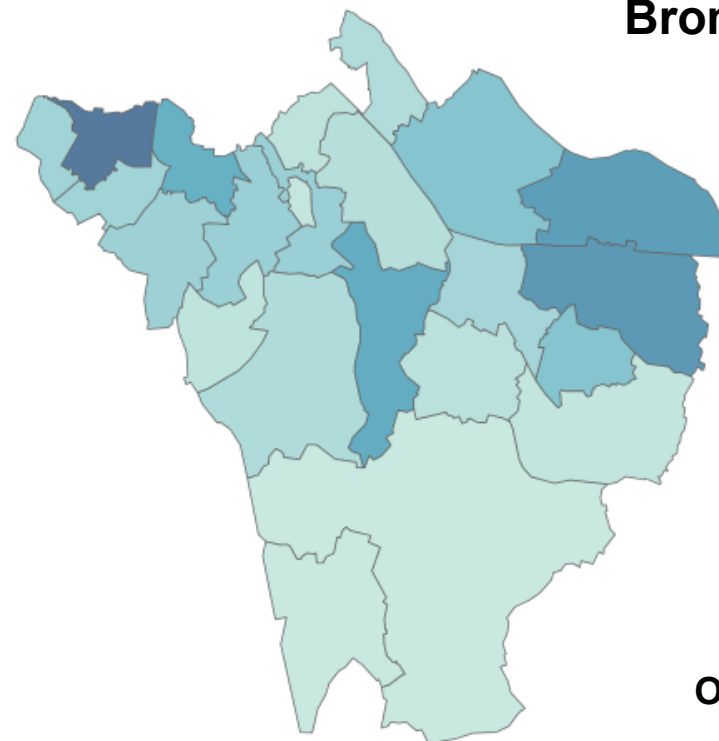

Offences per 1,000 pop.
10.8

Offences per 1,000 pop.
8.4

Domestic Burglary – January 23 - December 23

London

↑ 1.8%

LONDON

Offence Count:
38,428

Offences per 1,000 pop.
4.3

Bromley

↑ 10.6%

BROMLEY

Offence Count:
1,126

Offences per 1,000 pop.
3.4

Vehicle Offences – January 23 - December 23

London

Bromley

2.8%

0.9%

LONDON

Offence Count:
105,945

Offences per 1,000 pop.
11.8

BROMLEY

Offence Count:
3,126

Offences per 1,000 pop.
9.4

Shoplifting – January 23 - December 23

London

↑ 50.5%

LONDON

Offence Count:
57,413

Offences per 1,000 pop.
6.4

Bromley

↑ 29.8%