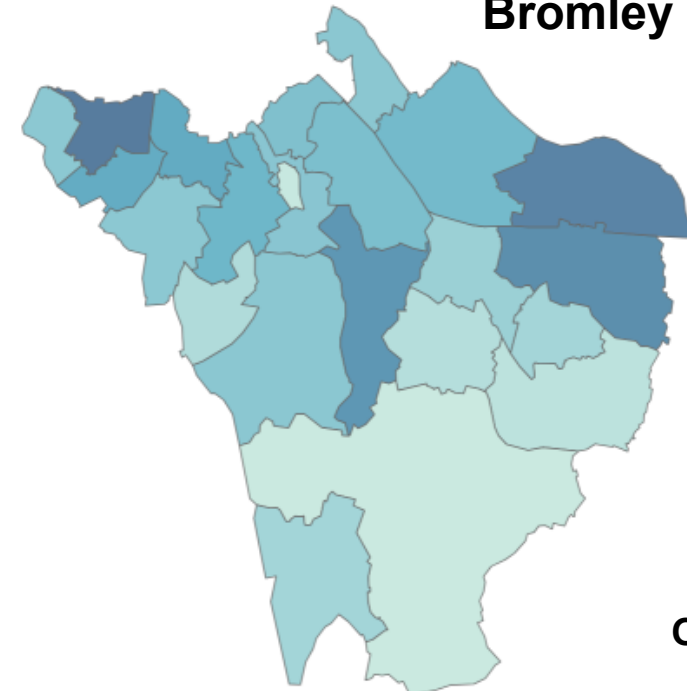

Bromley

↑ 10.6%

BROMLEY

Offence Count:
1,126

Offences per 1,000 pop.
3.4

Vehicle Offences – January 23 - December 23

London

Bromley

2.8%

0.9%

LONDON

Offence Count:
105,945

Offences per 1,000 pop.
11.8

BROMLEY

Offence Count:
3,126

Offences per 1,000 pop.
9.4

Shoplifting – January 23 - December 23

London

↑ 50.5%

LONDON

Offence Count:
57,413

Offences per 1,000 pop.
6.4

Bromley

↑ 29.8%